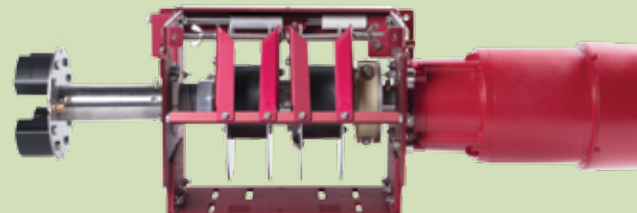

Mechanism and Motors

BigRed®, our standard electric drive system, is the toughest waterproof motor on the market. For those who have limited space, we also offer a powerful 1.5 horsepower hydraulic motor.