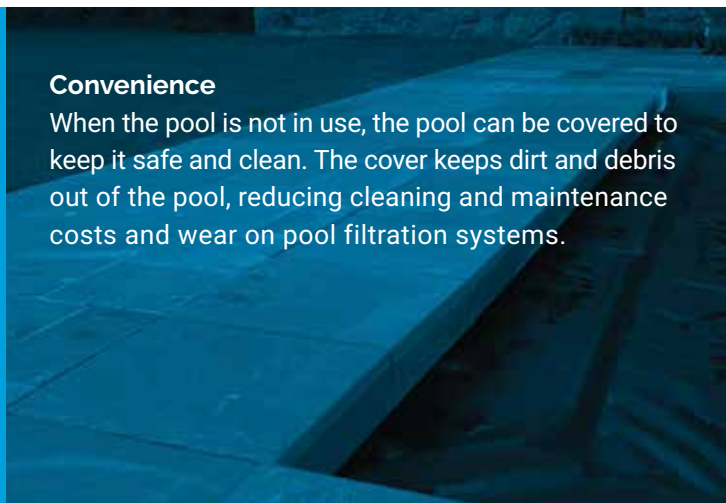

## Safety

As a safety device, our pool cover acts as a horizontal fence, completely sealing off and preventing unintended access by children, pets, and uninvited visitors. It's the ultimate safety barrier that no pool should be without.

## Cost Savings

By saving heat, chemicals, cleaning time and extending equipment life, a Cover-Pools automatic pool cover quickly pays for itself. You can save up to 70% on operating costs—a great return on your investment.

## Convenience

When the pool is not in use, the pool can be covered to keep it safe and clean. The cover keeps dirt and debris out of the pool, reducing cleaning and maintenance costs and wear on pool filtration systems.